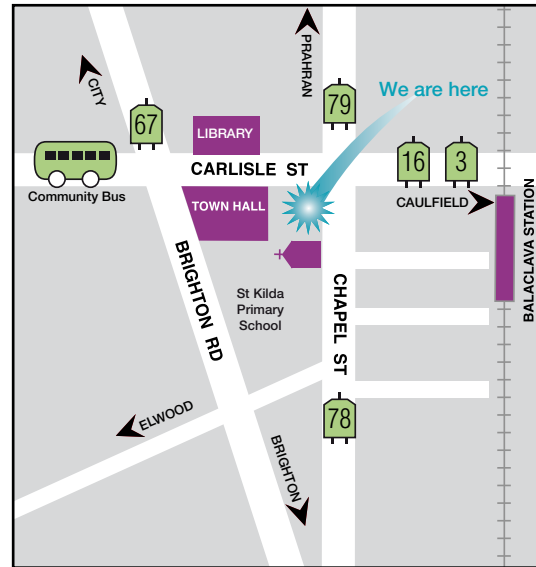

Opening hours

Day Service

Free advice about:

- Family law
- Family violence
- Urgent criminal and police enquires

We give priority to:

- Emergencies
- Those unable to access the night service

We are open:

Monday, Tuesday, Wednesday and Friday
9.30am - 1.00pm, 2.00pm - 5.00pm
and Thursday 1.00pm - 5.00pm

We give priority to emergencies and to those unable to access the night service.

Night Service

Free advice about:

- Family law
- Debt
- Crime
- Fines
- Other areas of law

Appointment only; emergencies excepted

We are open:

Monday, Wednesday and Thursday
7.00pm - 9.00pm

Telephone 9534 0777

On-site interpreters are available when funds permit; otherwise telephone interpreters are used.

Mel Ref 58 D11